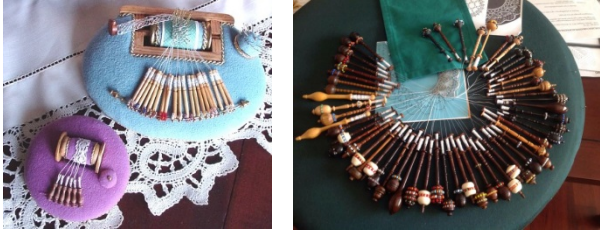

Please remember there is a $5 fee for classes at the meeting.

Programs:

February- UFOs Please bring your unfinished items this meeting we will meet and sit and try to get a little further on that project on the pillow!

March-Hardanger.

Demo Hours Reporting Chart

Date	Location	Demo hrs	Paperwork	Prep	Driving	Sample making	Teaching

Turn in your hours to Sylvia at every meeting

Freeway Lace Guild

2017 Membership Form (January 1 to December 31, 2017)

Name _____

Address _____

City _____ State _____ Zip _____

Phone _____ Email _____

☐ New Member   ☐ Renewal   Birthday: Month _____ Day _____

Yes, I give permission to include my photo in monthly newsletters & annual roster booklet.

2017 Membership dues are $15. Additional members per household $5 each; $25 max
Please return this form along with your check payable to Freeway Lace Guild to:

Freeway Lace Guild C/O   Please send my newsletter by: ☐ e-mail   ☐ postal mail
22385 MIDTOWN COURT   IOLI Member?   ☐ Yes   ☐ No
SANTA CLARITA, CA 91350 Check # _____   Rec'd by _____   Date _____