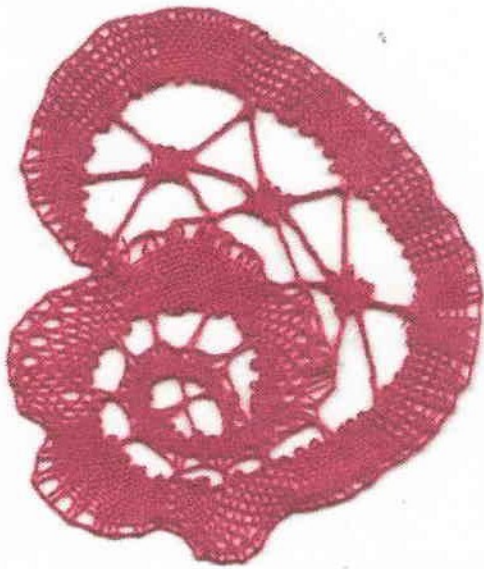

Heart Flower by Darlene Mohrland from IOLI gift pattern CD 2016